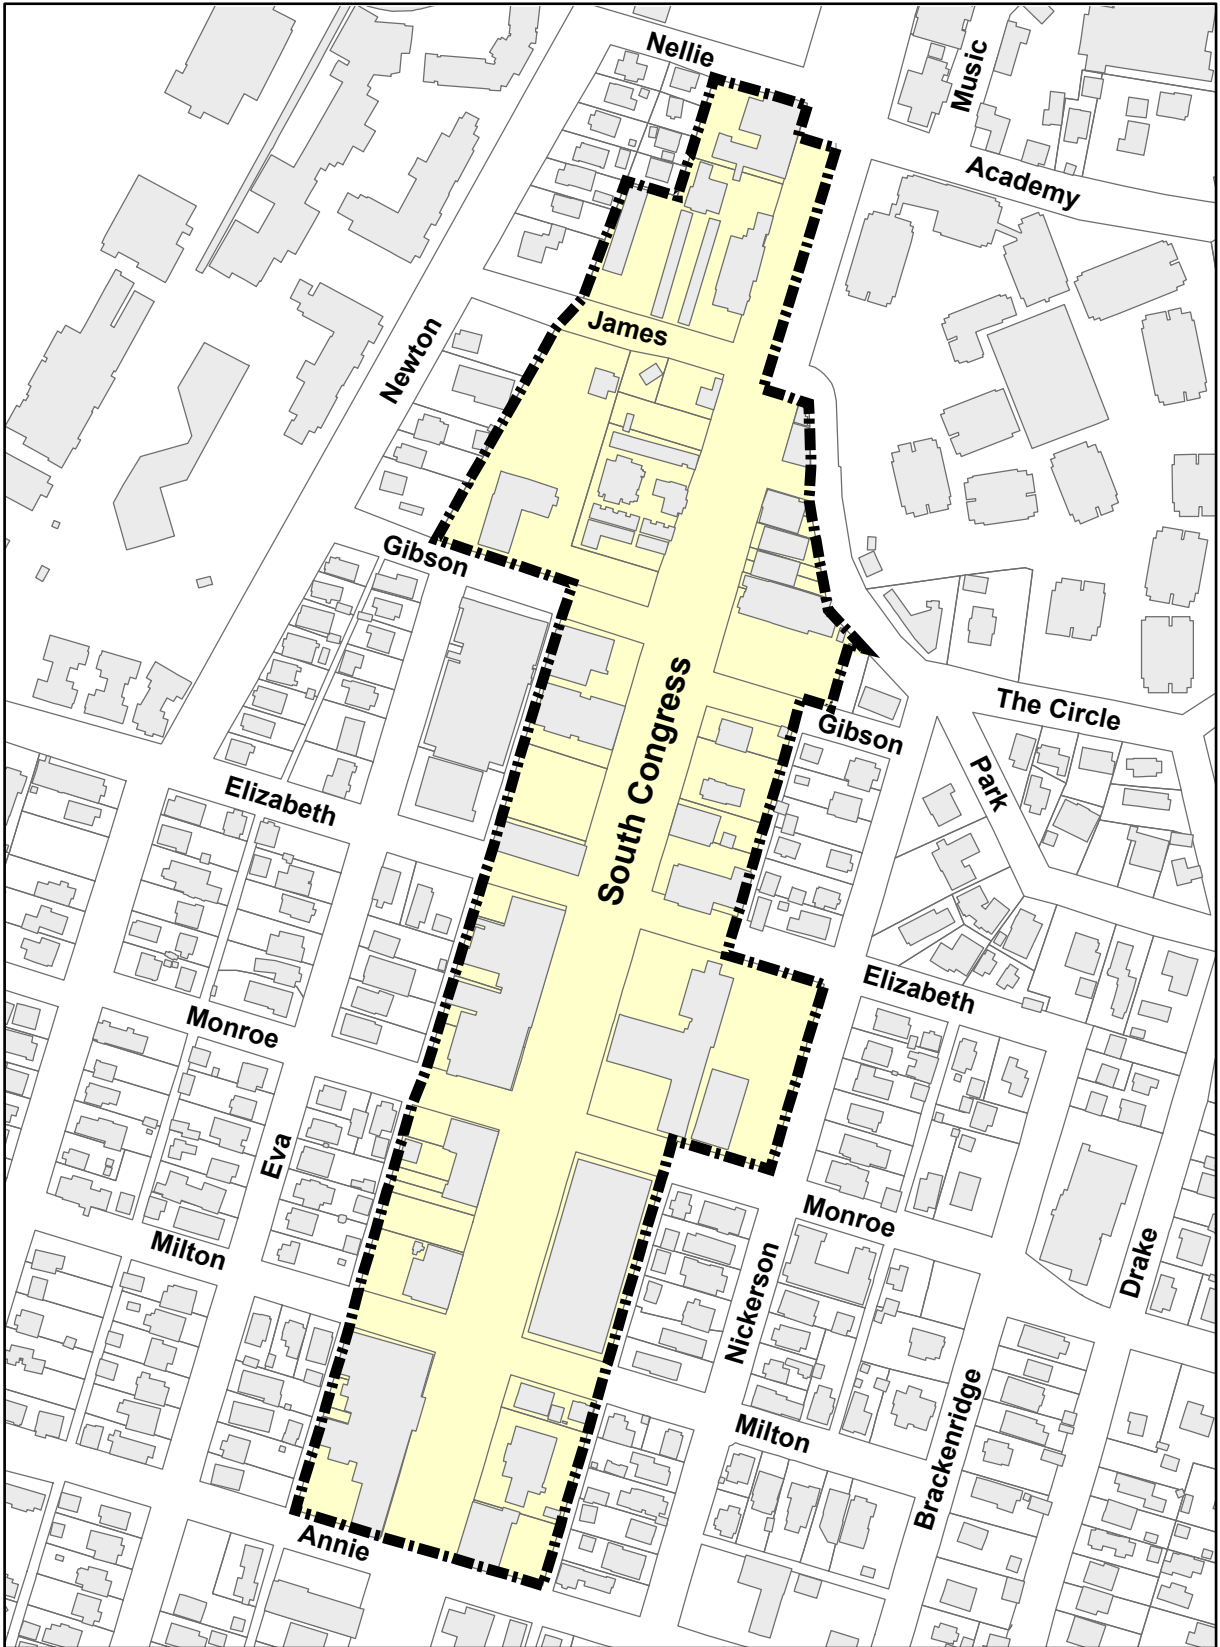

# Exhibit A

## South Congress Public Improvement District (PID)

(also referred to as South Congress Preservation & Improvement District)

This product is for informational purposes and may not have been prepared for or be suitable for legal, engineering, or surveying purposes. It does not represent an on-the-ground survey and represents only the approximate relative location of property boundaries. This product has been produced by the Economic Development Department for the sole purpose of geographic reference. No warranty is made by the City of Austin regarding specific accuracy or completeness.