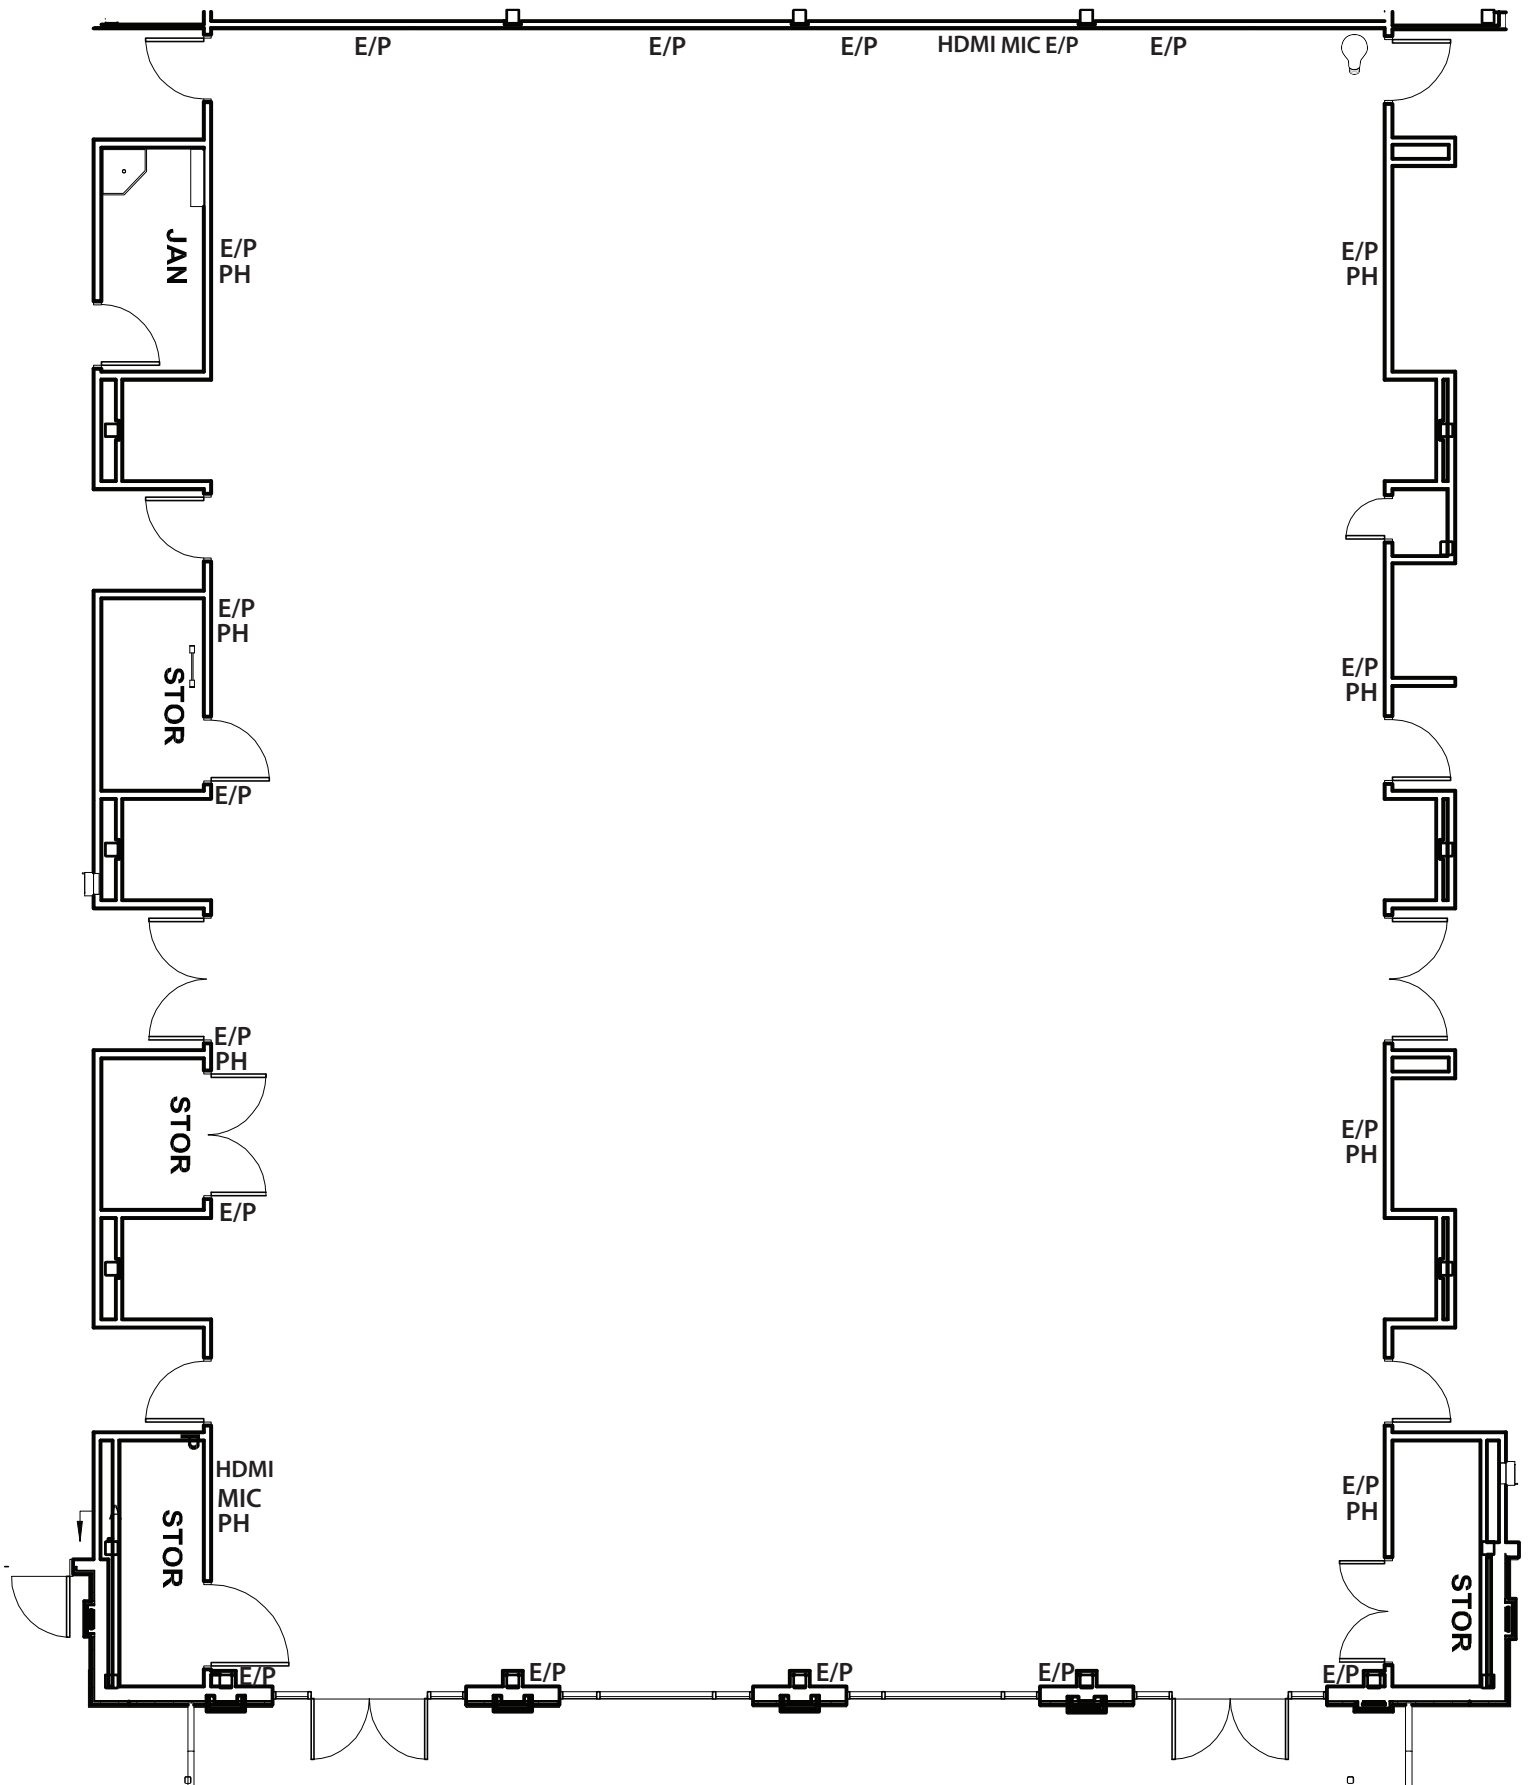

BALLROOM | ASIAN AMERICAN RESOURCE CENTER

ROOM DIMENSIONS 4,800 SQ FT - 60' W x 80' L (*FLOORPLAN IS NOT TO SCALE)

FOYER | ASIAN AMERICAN RESOURCE CENTER

ROOM DIMENSIONS 1,225 SQ FT - 25' W x 49' L (*FLOORPLAN IS NOT TO SCALE)