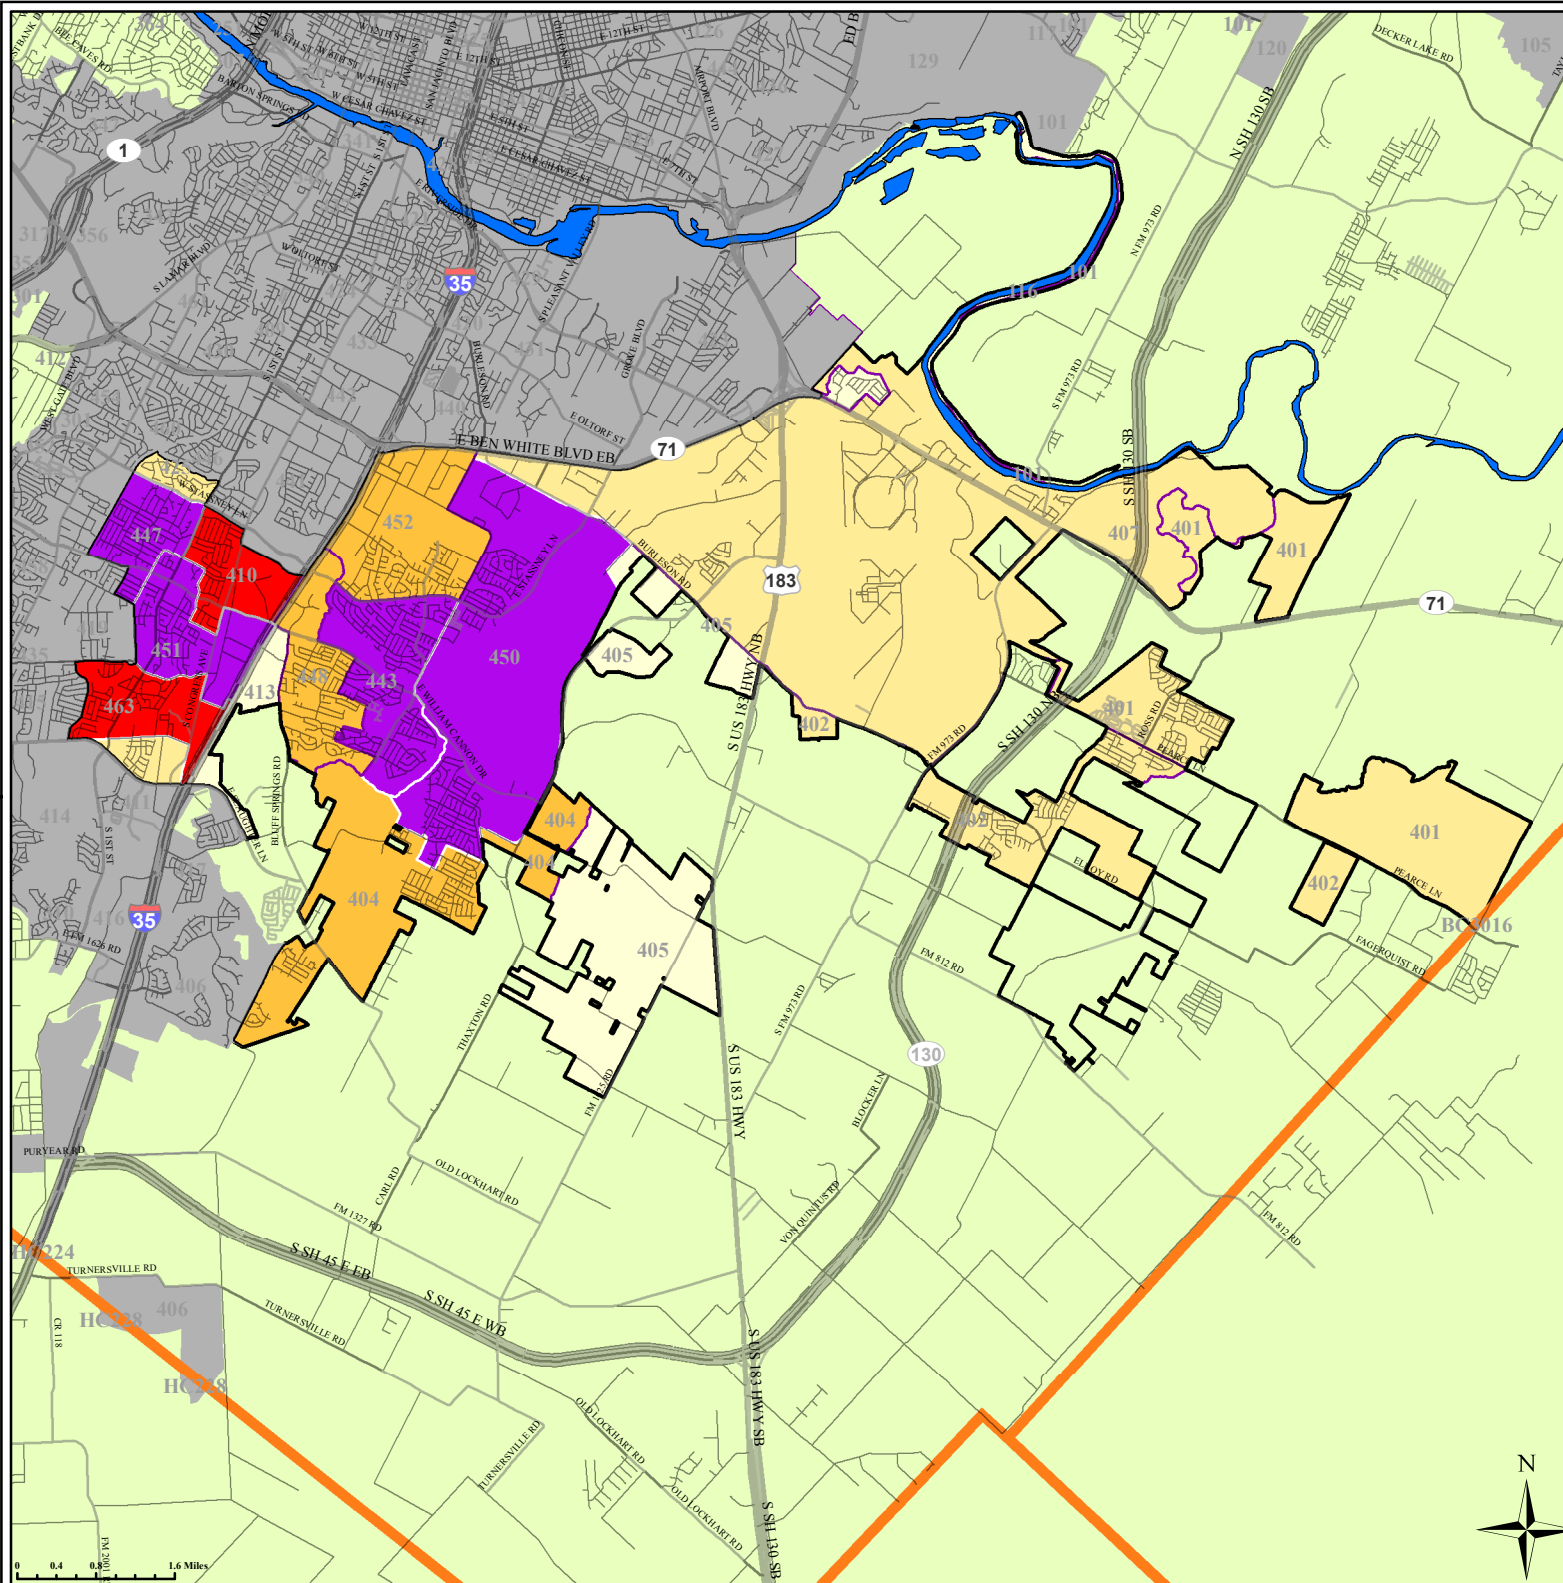

District 2 Vote Distribution

Where did the Votes
Come From?

City Council
November 4, 2014
Austin, Texas

Total Votes = 8,467

**Percent of Race's Total
Vote by Precinct**

- Less than 2.5%**
- 2.5% to 5.0%**
- 5.0% to 7.5%**
- 7.5% to 10%**
- 10% Plus**