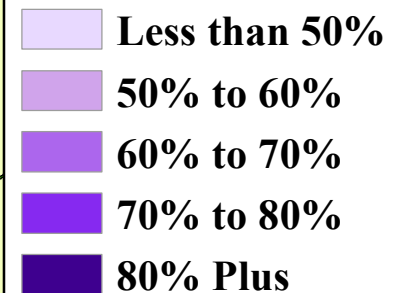

Early Voting Preponderance: Travis County

November 8, 2016

Percent of Voters
who voted either Early or by
Absentee ballot in the Presidential
election, by Precinct.

**Overall
Early Vote = 78.3%**

Percent Early