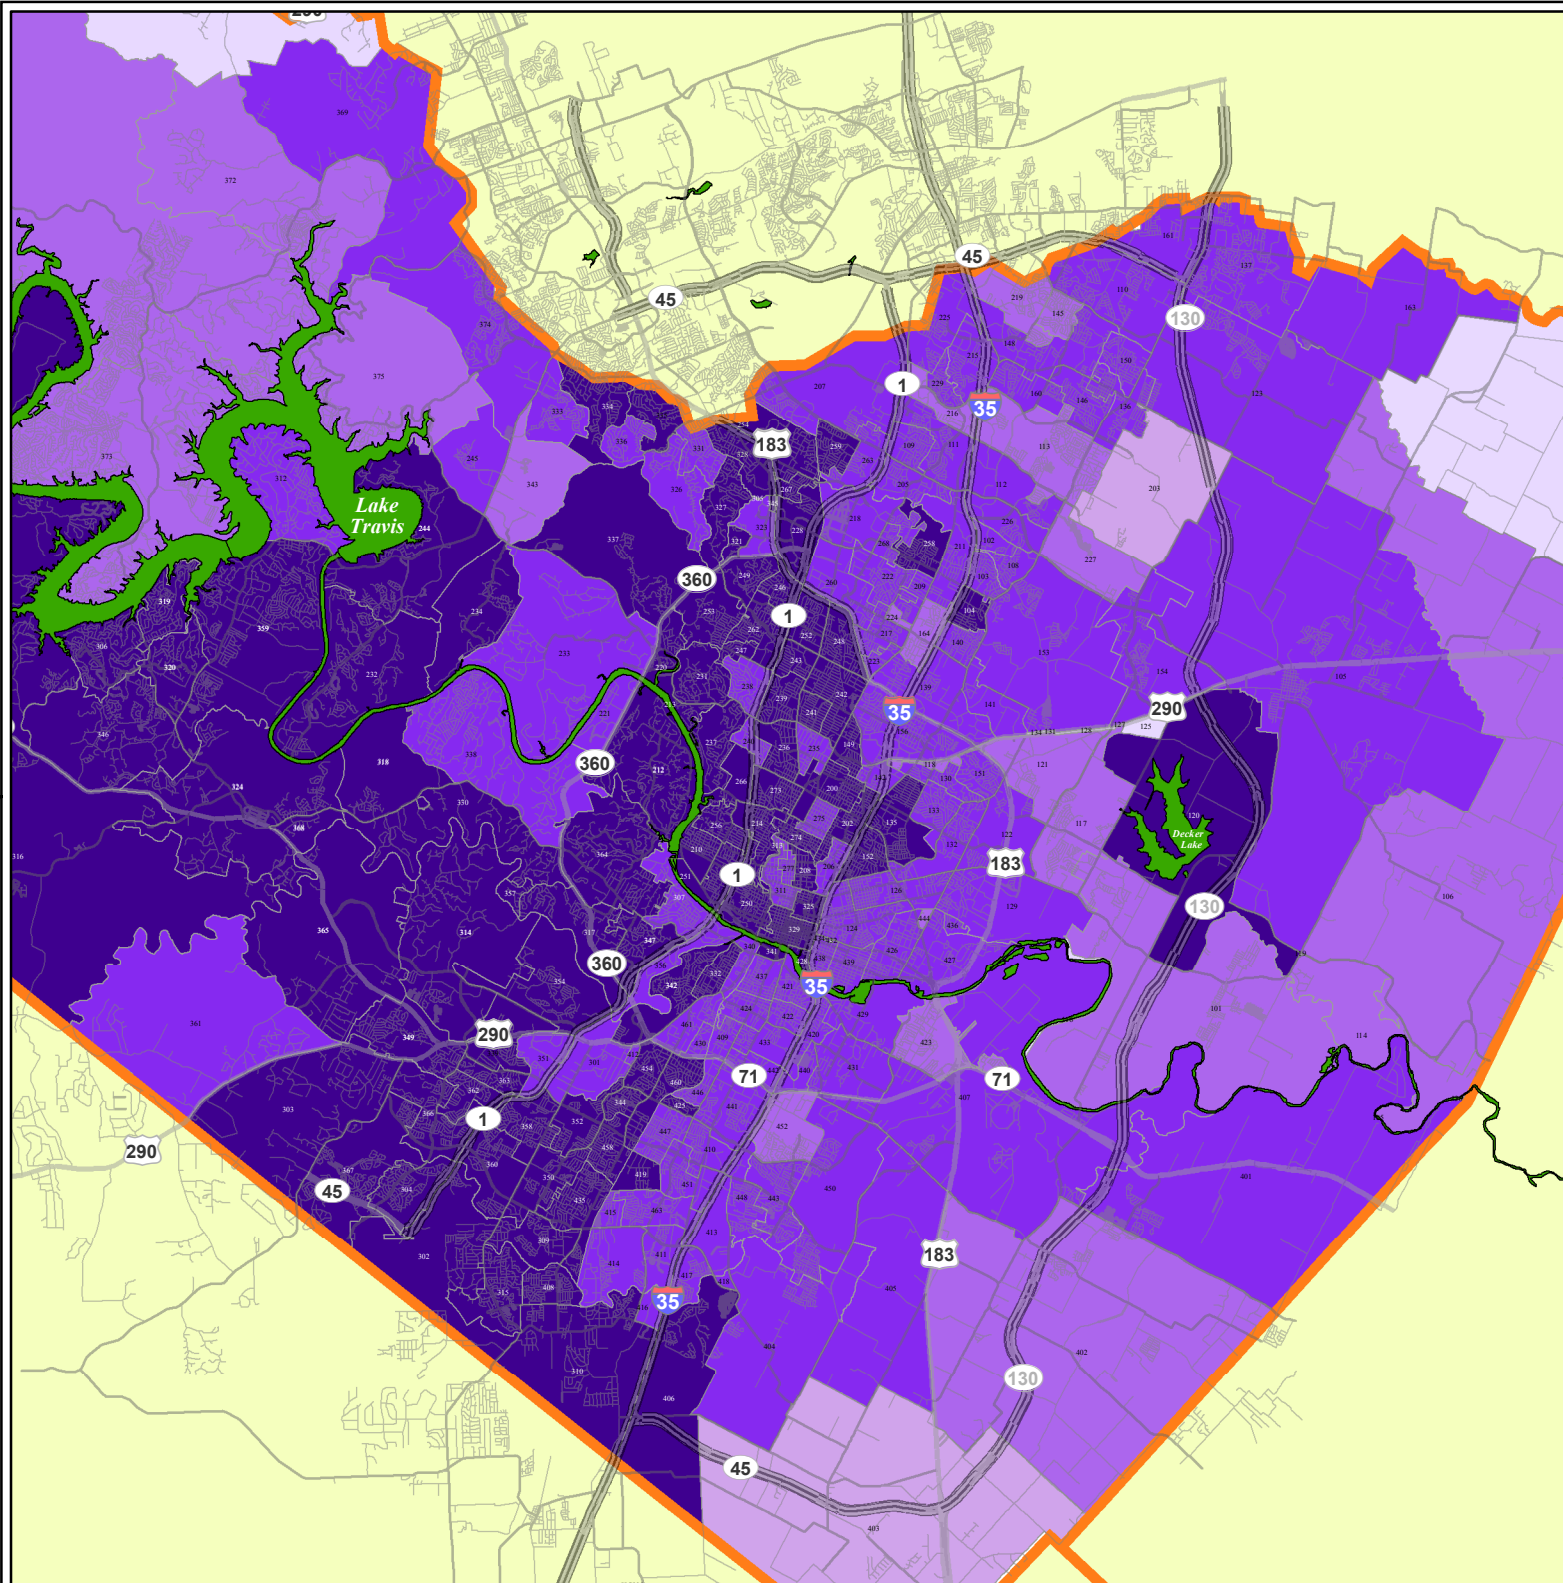

Early Voting Preponderance: Travis County

November 8, 2016

Percent of Voters
who voted either Early or by
Absentee ballot in the Presidential
election, by Precinct.

**Overall
Early Vote = 78.3%**

Percent Early

Map produced by: Ryan Robinson, City Demographer, City of Austin, November 2016.