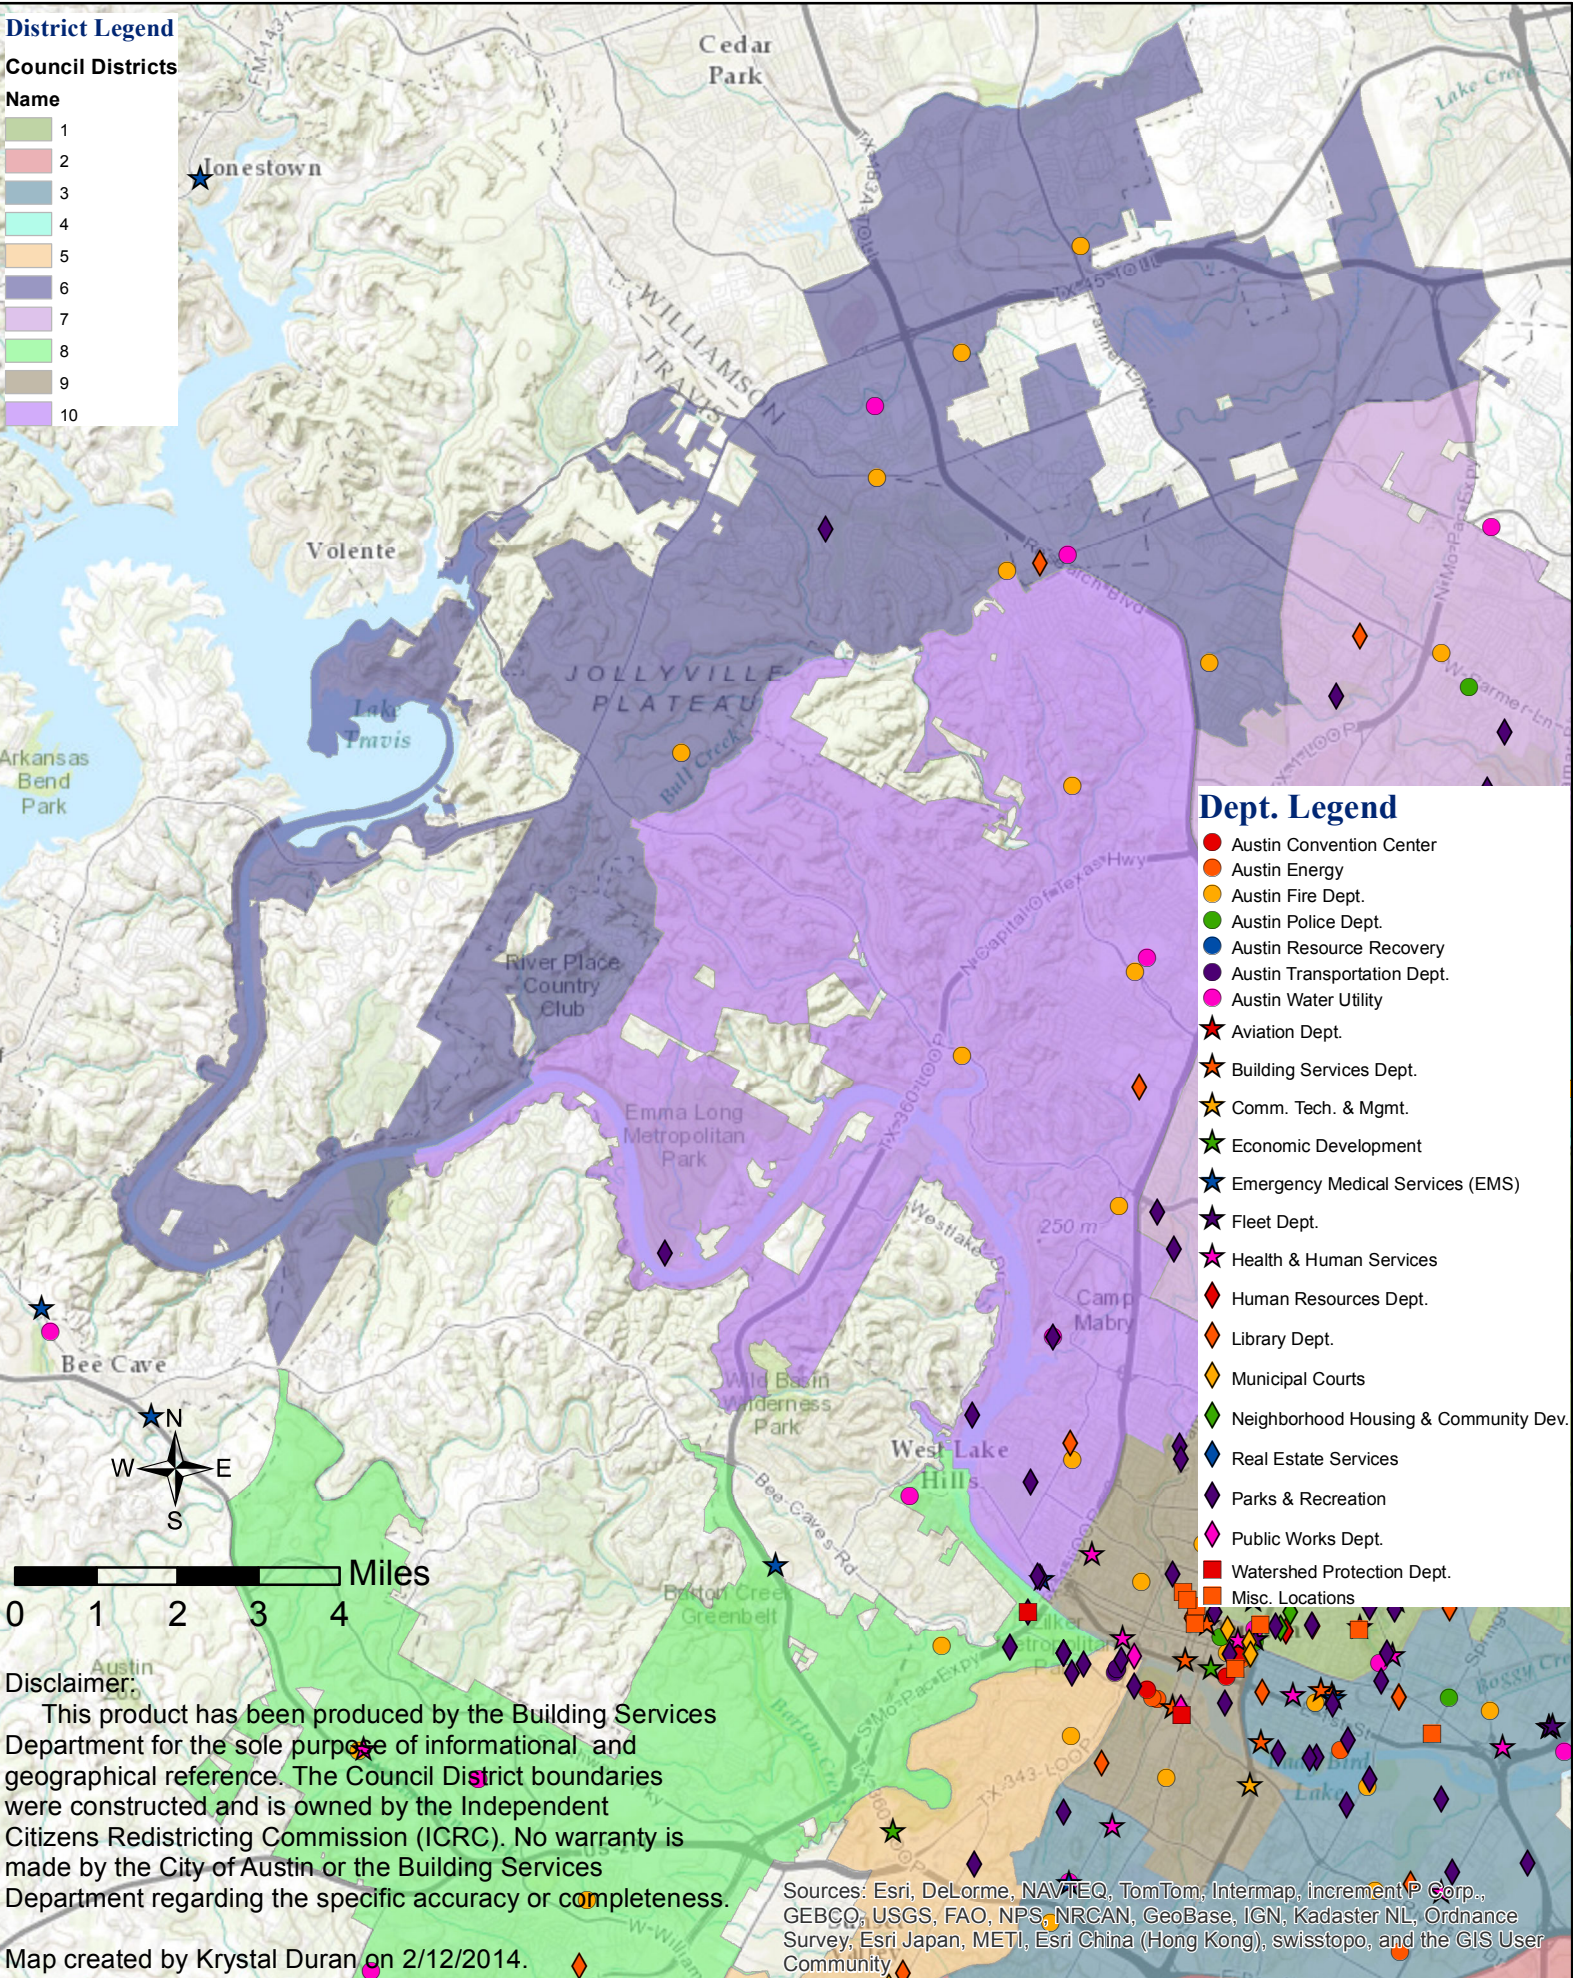

Council District 6 Facility Map

District Legend

Council Districts

- | Name |
|------|
| 1 |
| 2 |
| 3 |
| 4 |
| 5 |
| 6 |
| 7 |
| 8 |
| 9 |
| 10 |

Dept. Legend

- Austin Convention Center
- Austin Energy
- Austin Fire Dept.
- Austin Police Dept.
- Austin Resource Recovery
- Austin Transportation Dept.
- Austin Water Utility
- ★ Aviation Dept.
- ★ Building Services Dept.
- ★ Comm. Tech. & Mgmt.
- ★ Economic Development
- ★ Emergency Medical Services (EMS)
- ★ Fleet Dept.
- ★ Health & Human Services
- ◆ Human Resources Dept.
- ◆ Library Dept.
- ◆ Municipal Courts
- ◆ Neighborhood Housing & Community Dev.
- ◆ Real Estate Services
- ◆ Parks & Recreation
- ◆ Public Works Dept.
- ◆ Watershed Protection Dept.
- Misc. Locations

Disclaimer:
 This product has been produced by the Building Services Department for the sole purpose of informational and geographical reference. The Council District boundaries were constructed and is owned by the Independent Citizens Redistricting Commission (ICRC). No warranty is made by the City of Austin or the Building Services Department regarding the specific accuracy or completeness.

Sources: Esri, DeLorme, NAVTEQ, TomTom, Intermap, increment P Corp., GEBCO, USGS, FAO, NPS, NRCAN, GeoBase, IGN, Kadaster NL, Ordnance Survey, Esri Japan, METI, Esri China (Hong Kong), swisstopo, and the GIS User Community