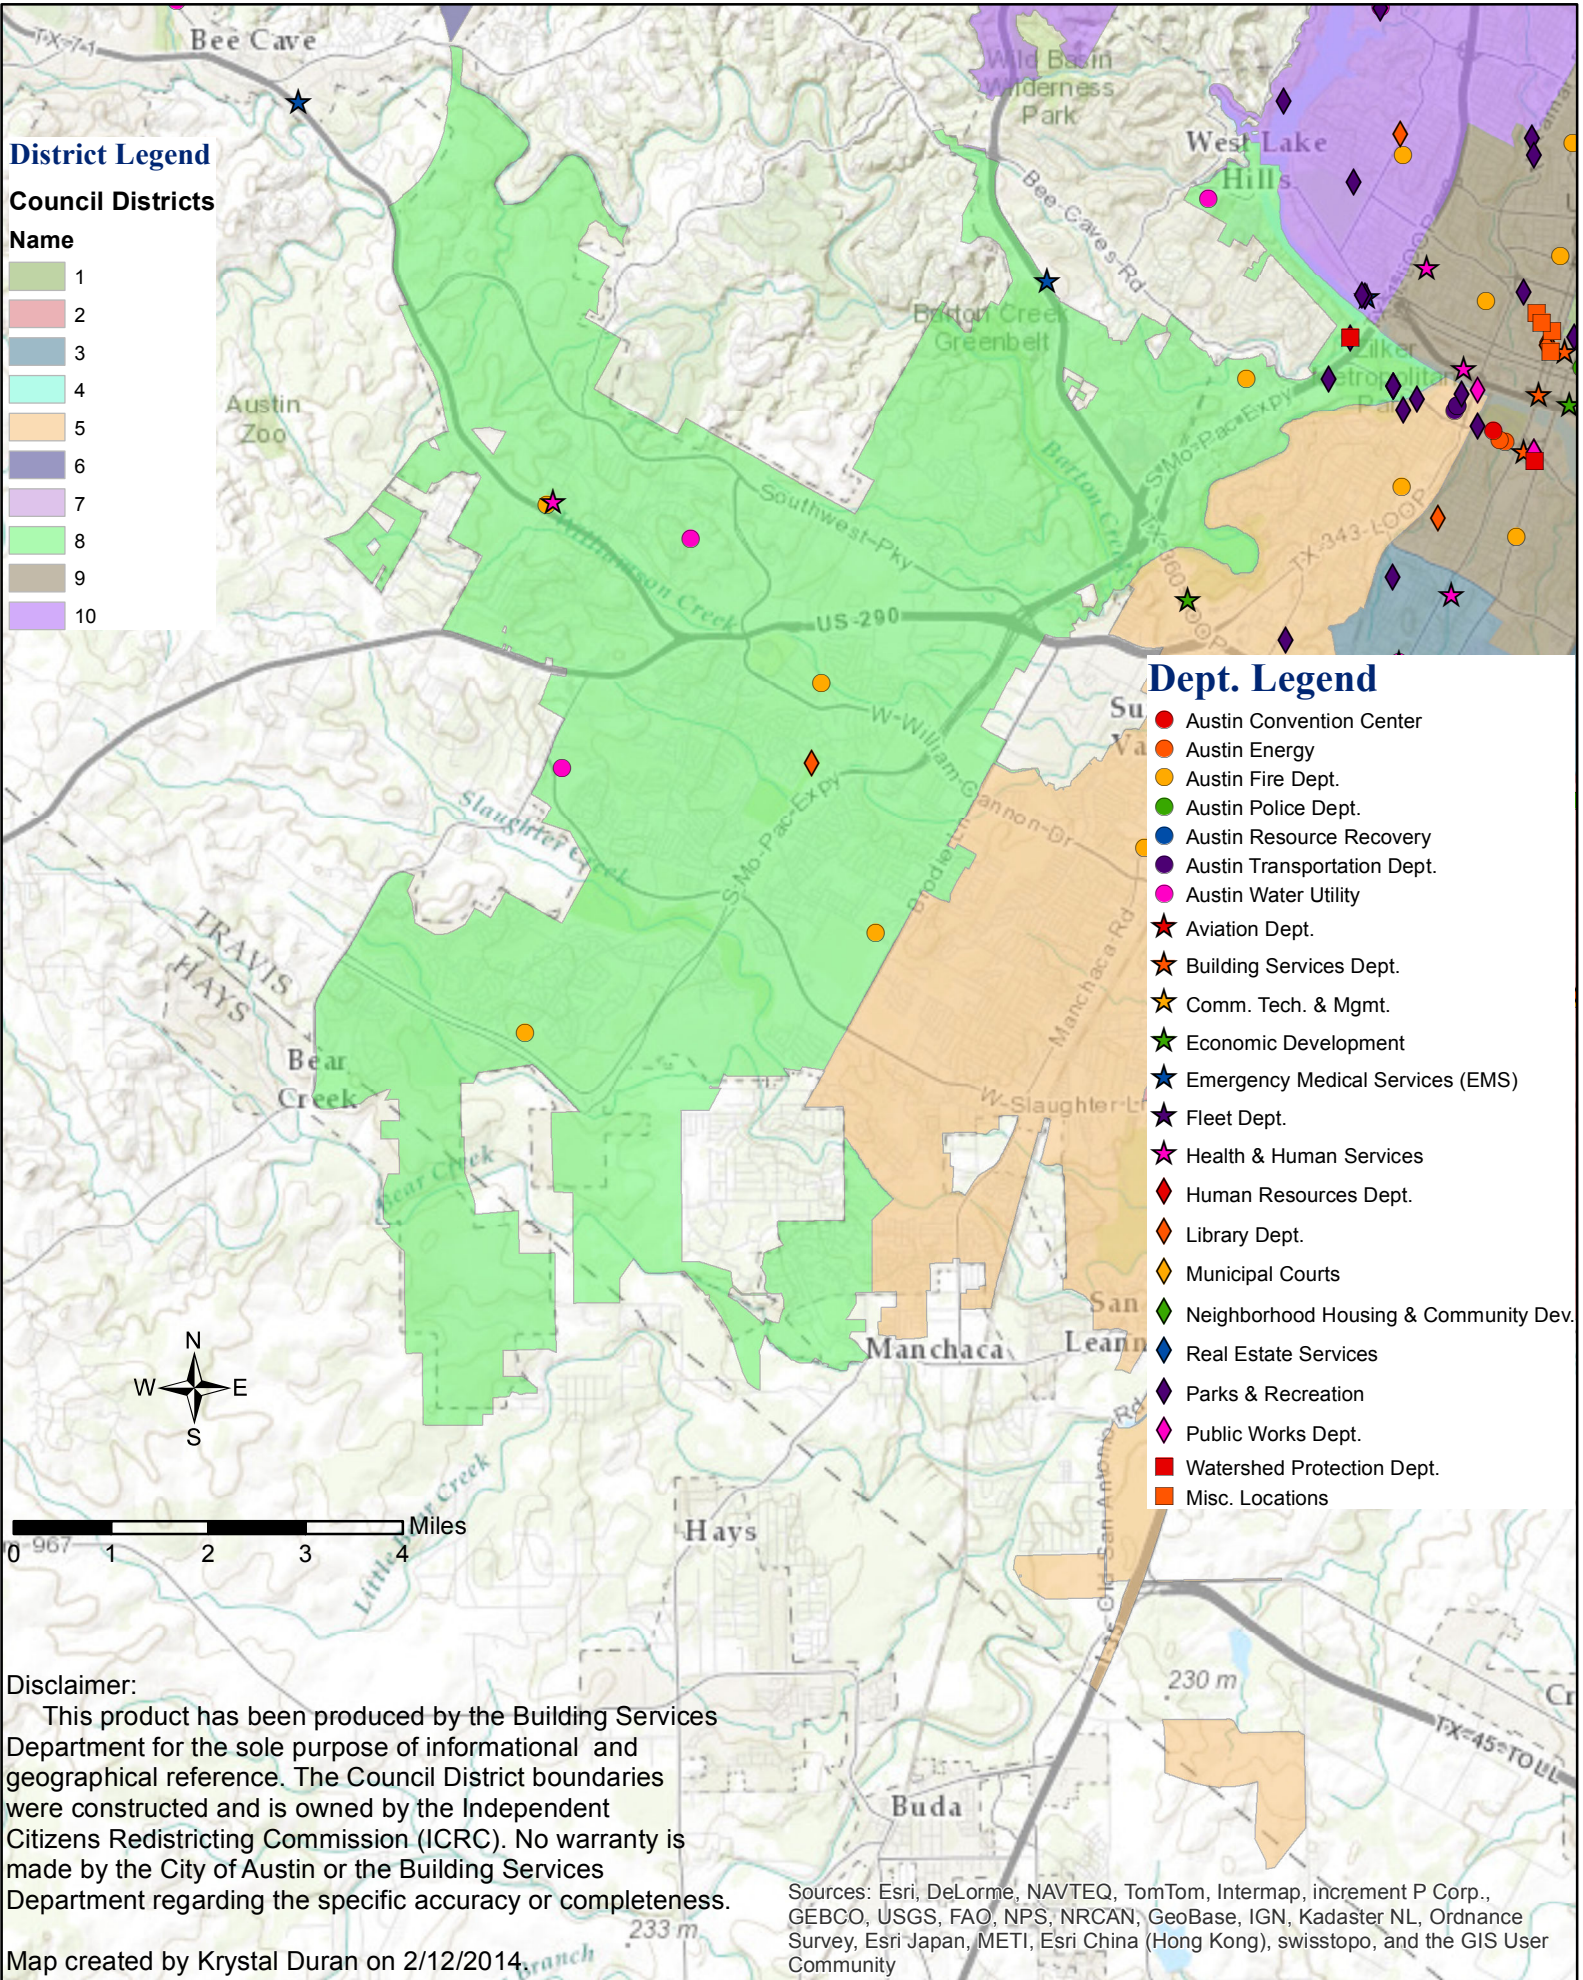

Council District 8 Facility Map

District Legend

Council Districts

Name

- 1
- 2
- 3
- 4
- 5
- 6
- 7
- 8
- 9
- 10

Dept. Legend

- Austin Convention Center
- Austin Energy
- Austin Fire Dept.
- Austin Police Dept.
- Austin Resource Recovery
- Austin Transportation Dept.
- Austin Water Utility
- ★ Aviation Dept.
- ★ Building Services Dept.
- ★ Comm. Tech. & Mgmt.
- ★ Economic Development
- ★ Emergency Medical Services (EMS)
- ★ Fleet Dept.
- ★ Health & Human Services
- ◆ Human Resources Dept.
- ◆ Library Dept.
- ◆ Municipal Courts
- ◆ Neighborhood Housing & Community Dev.
- ◆ Real Estate Services
- ◆ Parks & Recreation
- ◆ Public Works Dept.
- Watershed Protection Dept.
- Misc. Locations

Disclaimer:
 This product has been produced by the Building Services Department for the sole purpose of informational and geographical reference. The Council District boundaries were constructed and is owned by the Independent Citizens Redistricting Commission (ICRC). No warranty is made by the City of Austin or the Building Services Department regarding the specific accuracy or completeness.

Sources: Esri, DeLorme, NAVTEQ, TomTom, Intermap, increment P Corp., GEBCO, USGS, FAO, NPS, NRCAN, GeoBase, IGN, Kadaster NL, Ordnance Survey, Esri Japan, METI, Esri China (Hong Kong), swisstopo, and the GIS User Community