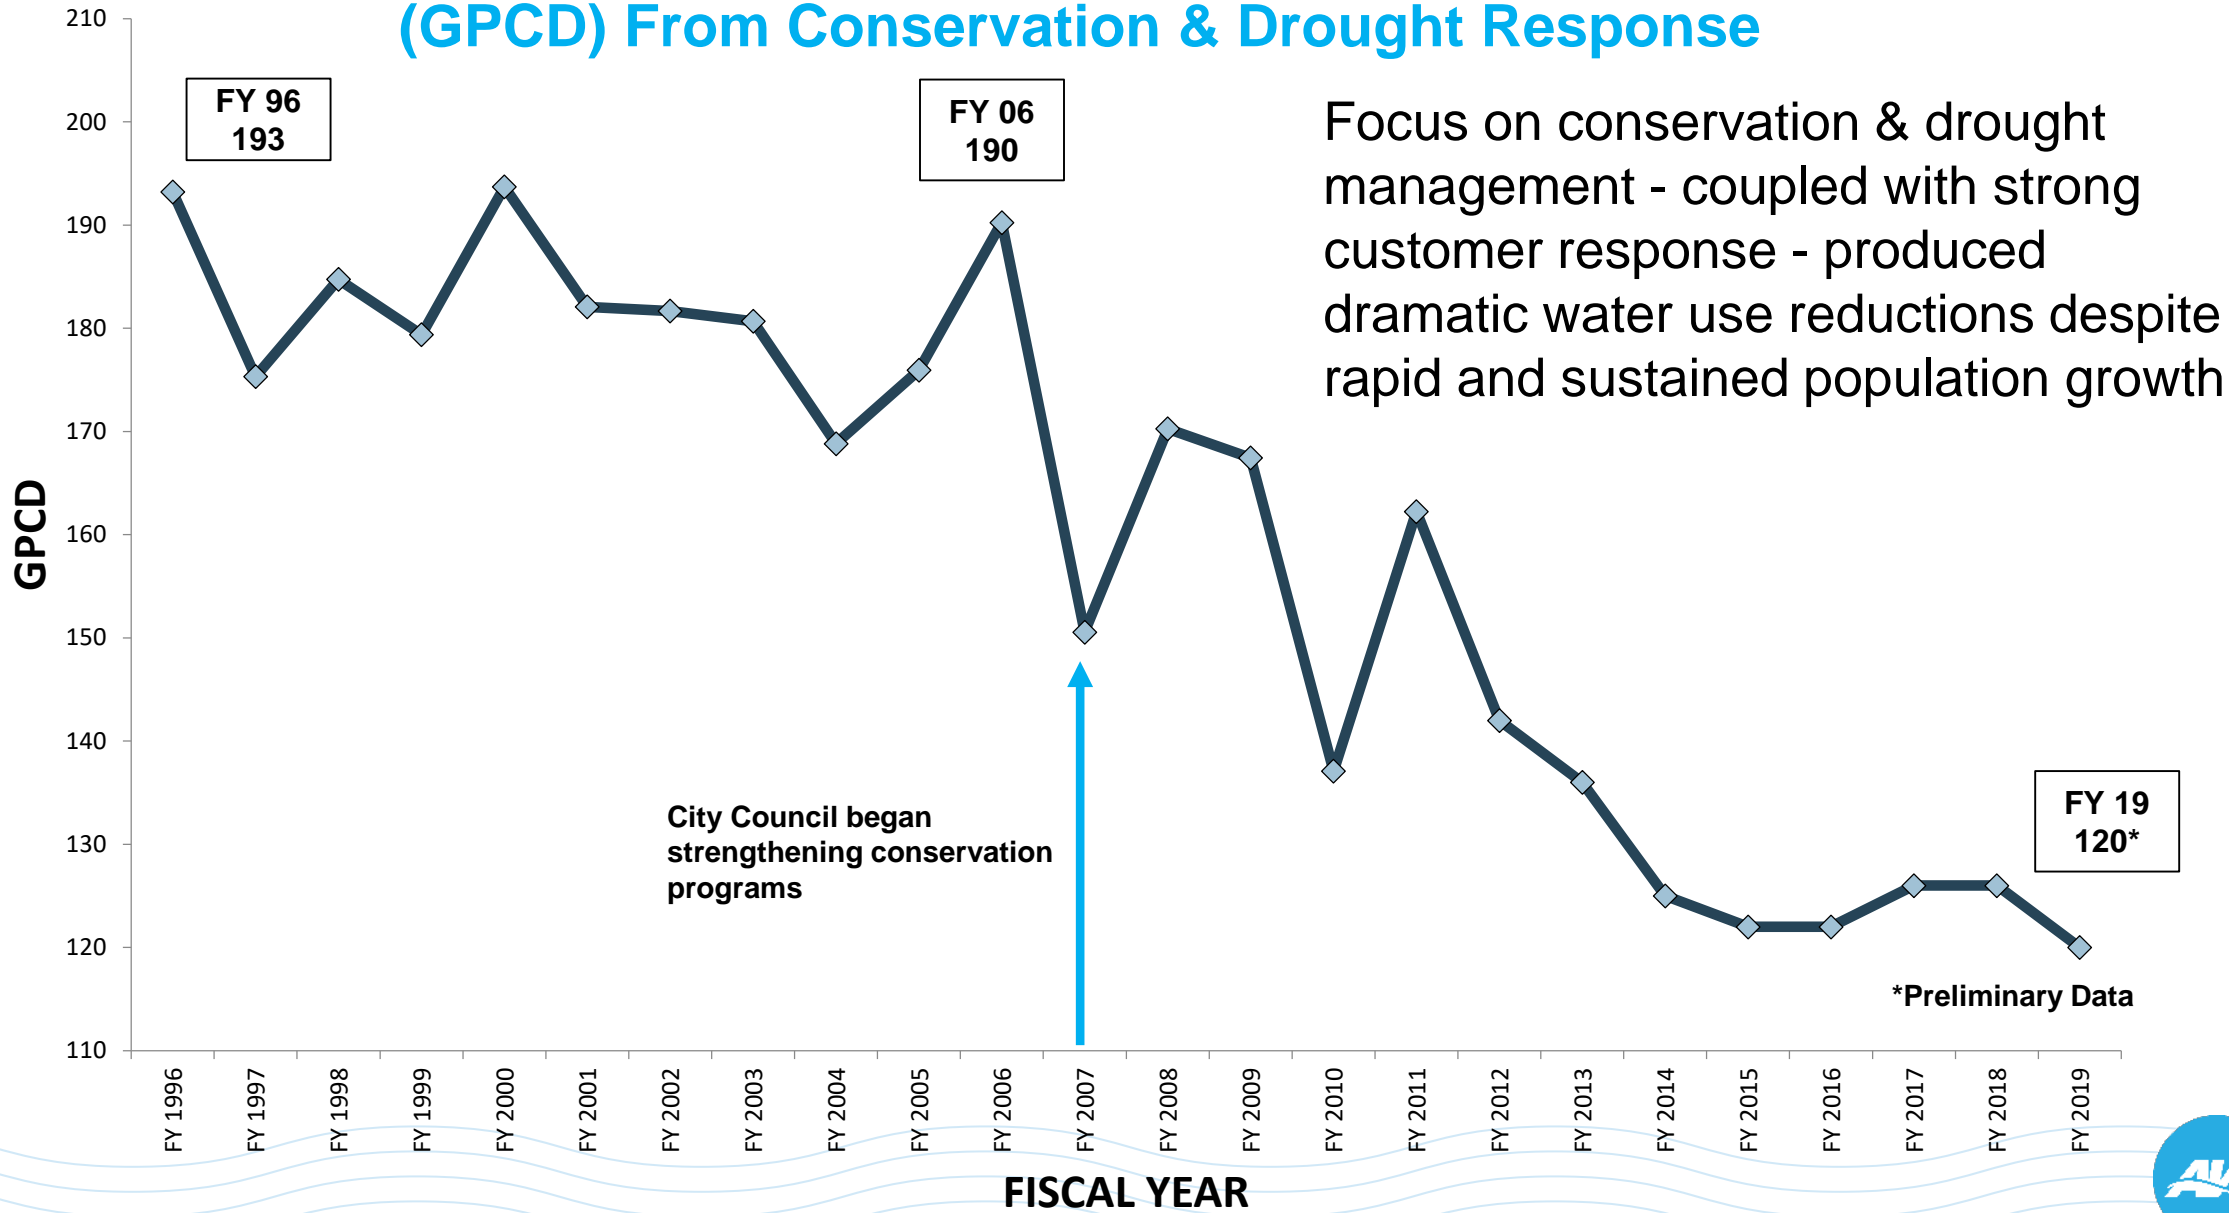

Significant Reductions in Total Gallons Per Capita Per Day (GPCD) From Conservation & Drought Response

Continued Declines in Water Use Despite Intense & Sustained Population Growth