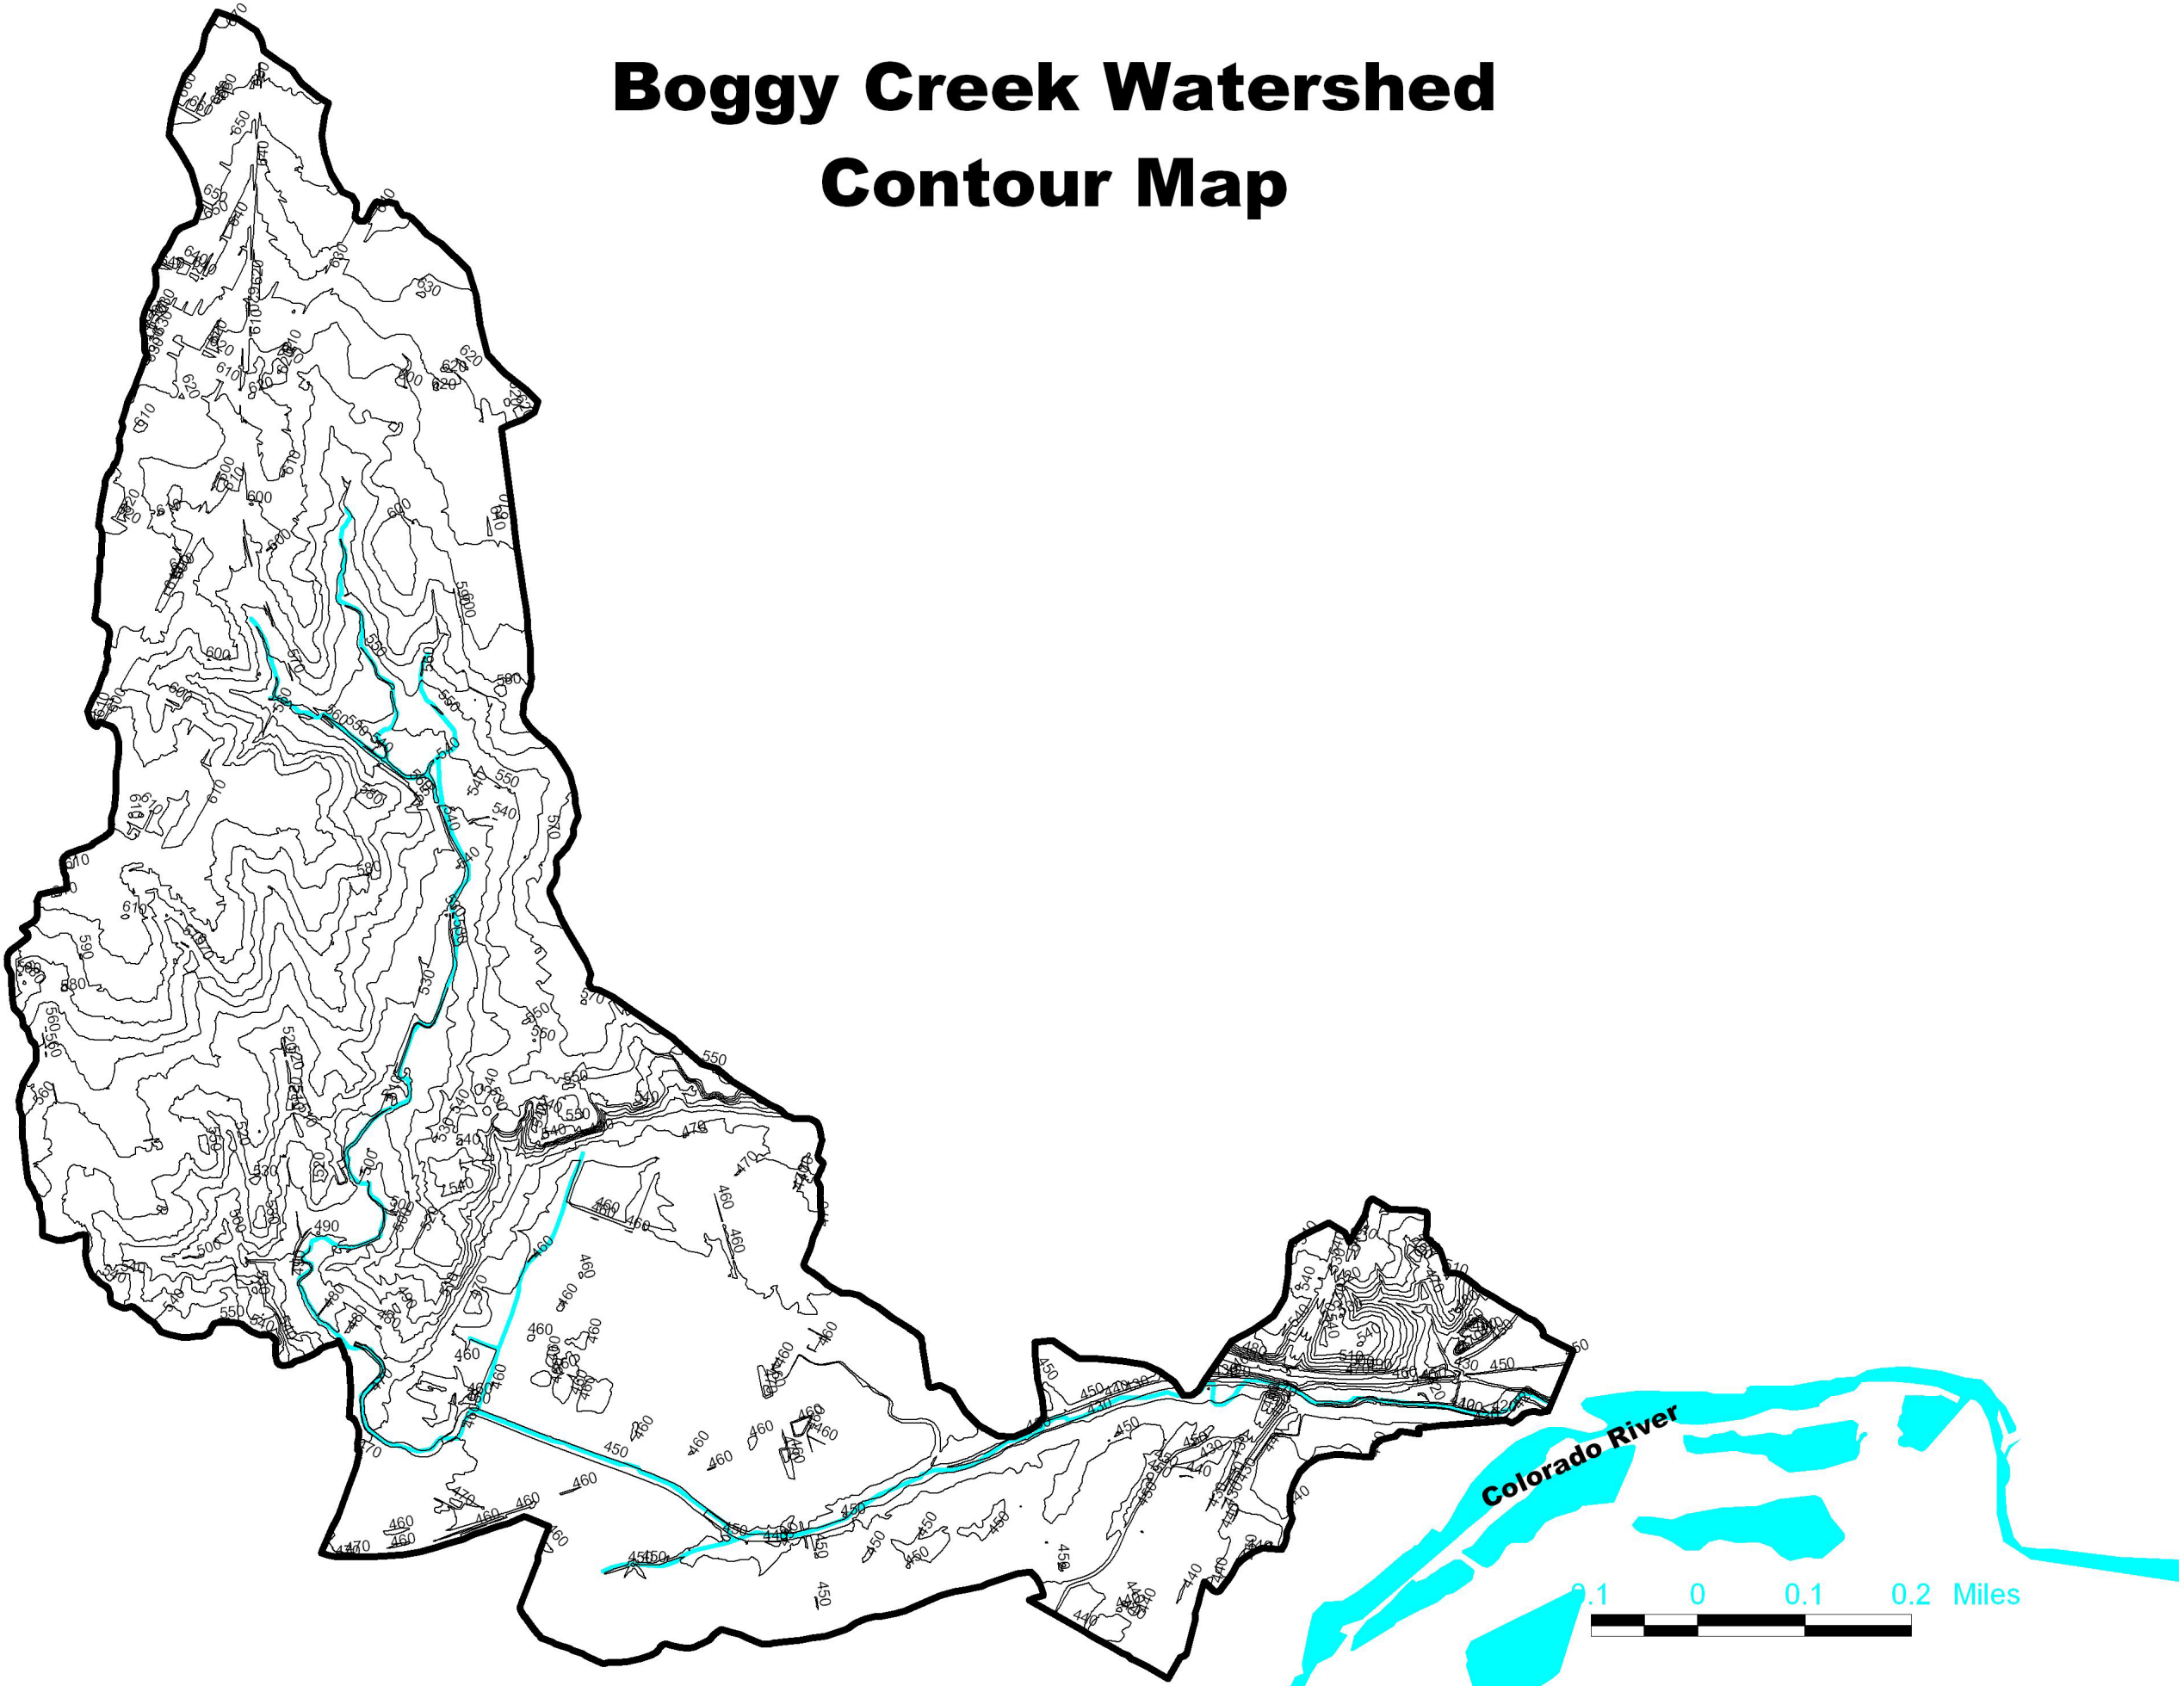

Boggy Creek Watershed Contour Map